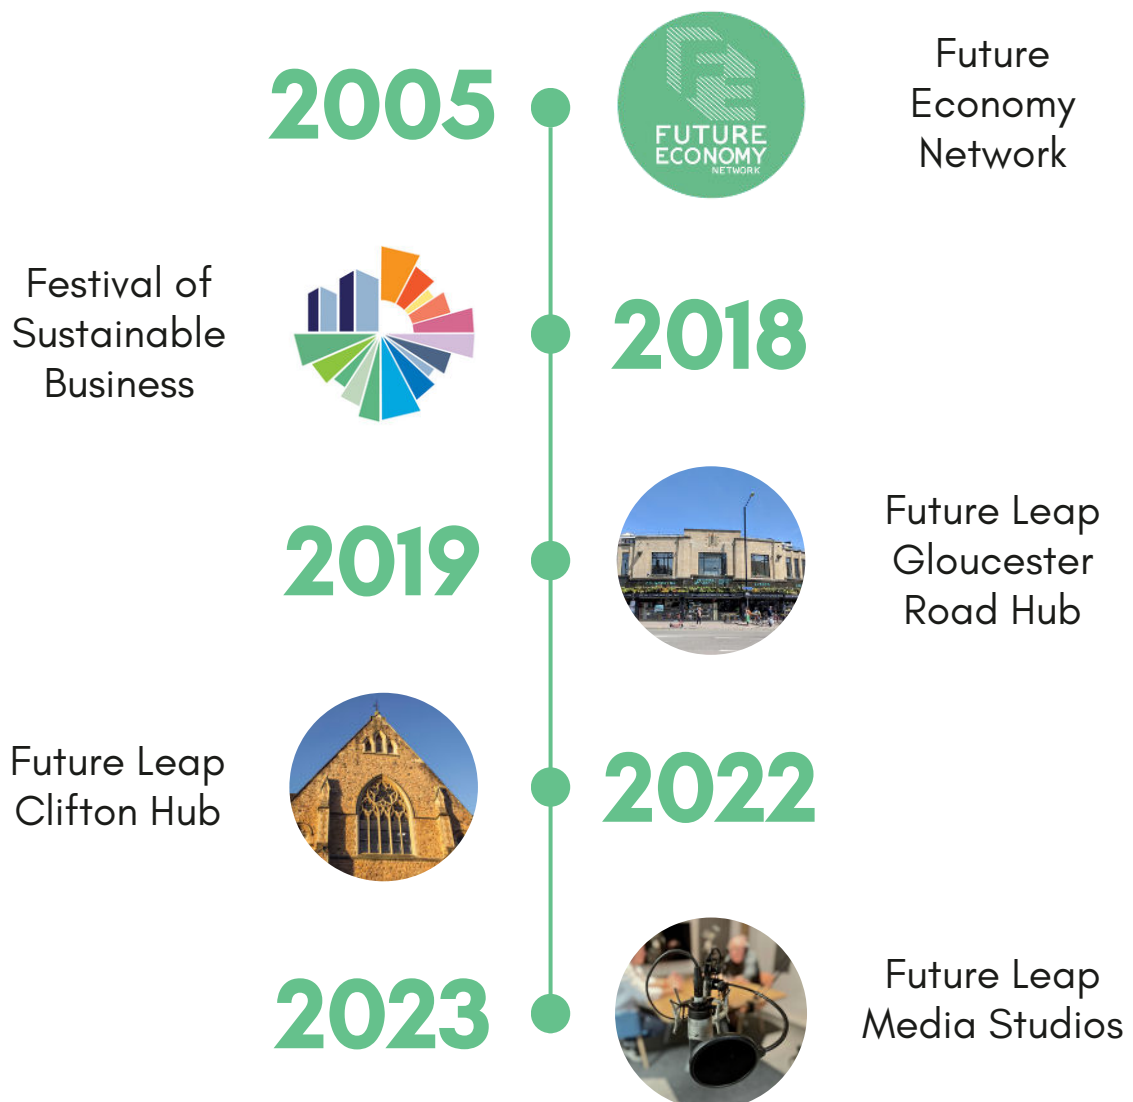

As a member, you gain access to our **community** of individuals and businesses committed to furthering their sustainability journey, with opportunities to connect through a robust networking and events calendar covering a range of sustainability topics. Joining our community signals your **commitment** to advancing towards a better, eco-friendly future.

400

Future Leap
Network Members

1500

Festival of Sustainable
Business Attendees

OUR HISTORY

Established in 2005, the Future Leap Network was an early advocate for sustainability and has evolved into one of the **UK's largest green business networks**, promoting collaboration and innovation across a community of change-makers.

In 2019, we opened our Gloucester Road Hub, the **UK's first carbon-neutral co-working space**. The Hub aims to offer a tangible experience of environmental technologies and progressive sustainability practices. In 2022, we opened our second co-working site, located within the historic Old Chapel in Clifton. This Hub provides **collaborative and creative** space for the growing community with state-of-the-art film, podcast, and photography studios.